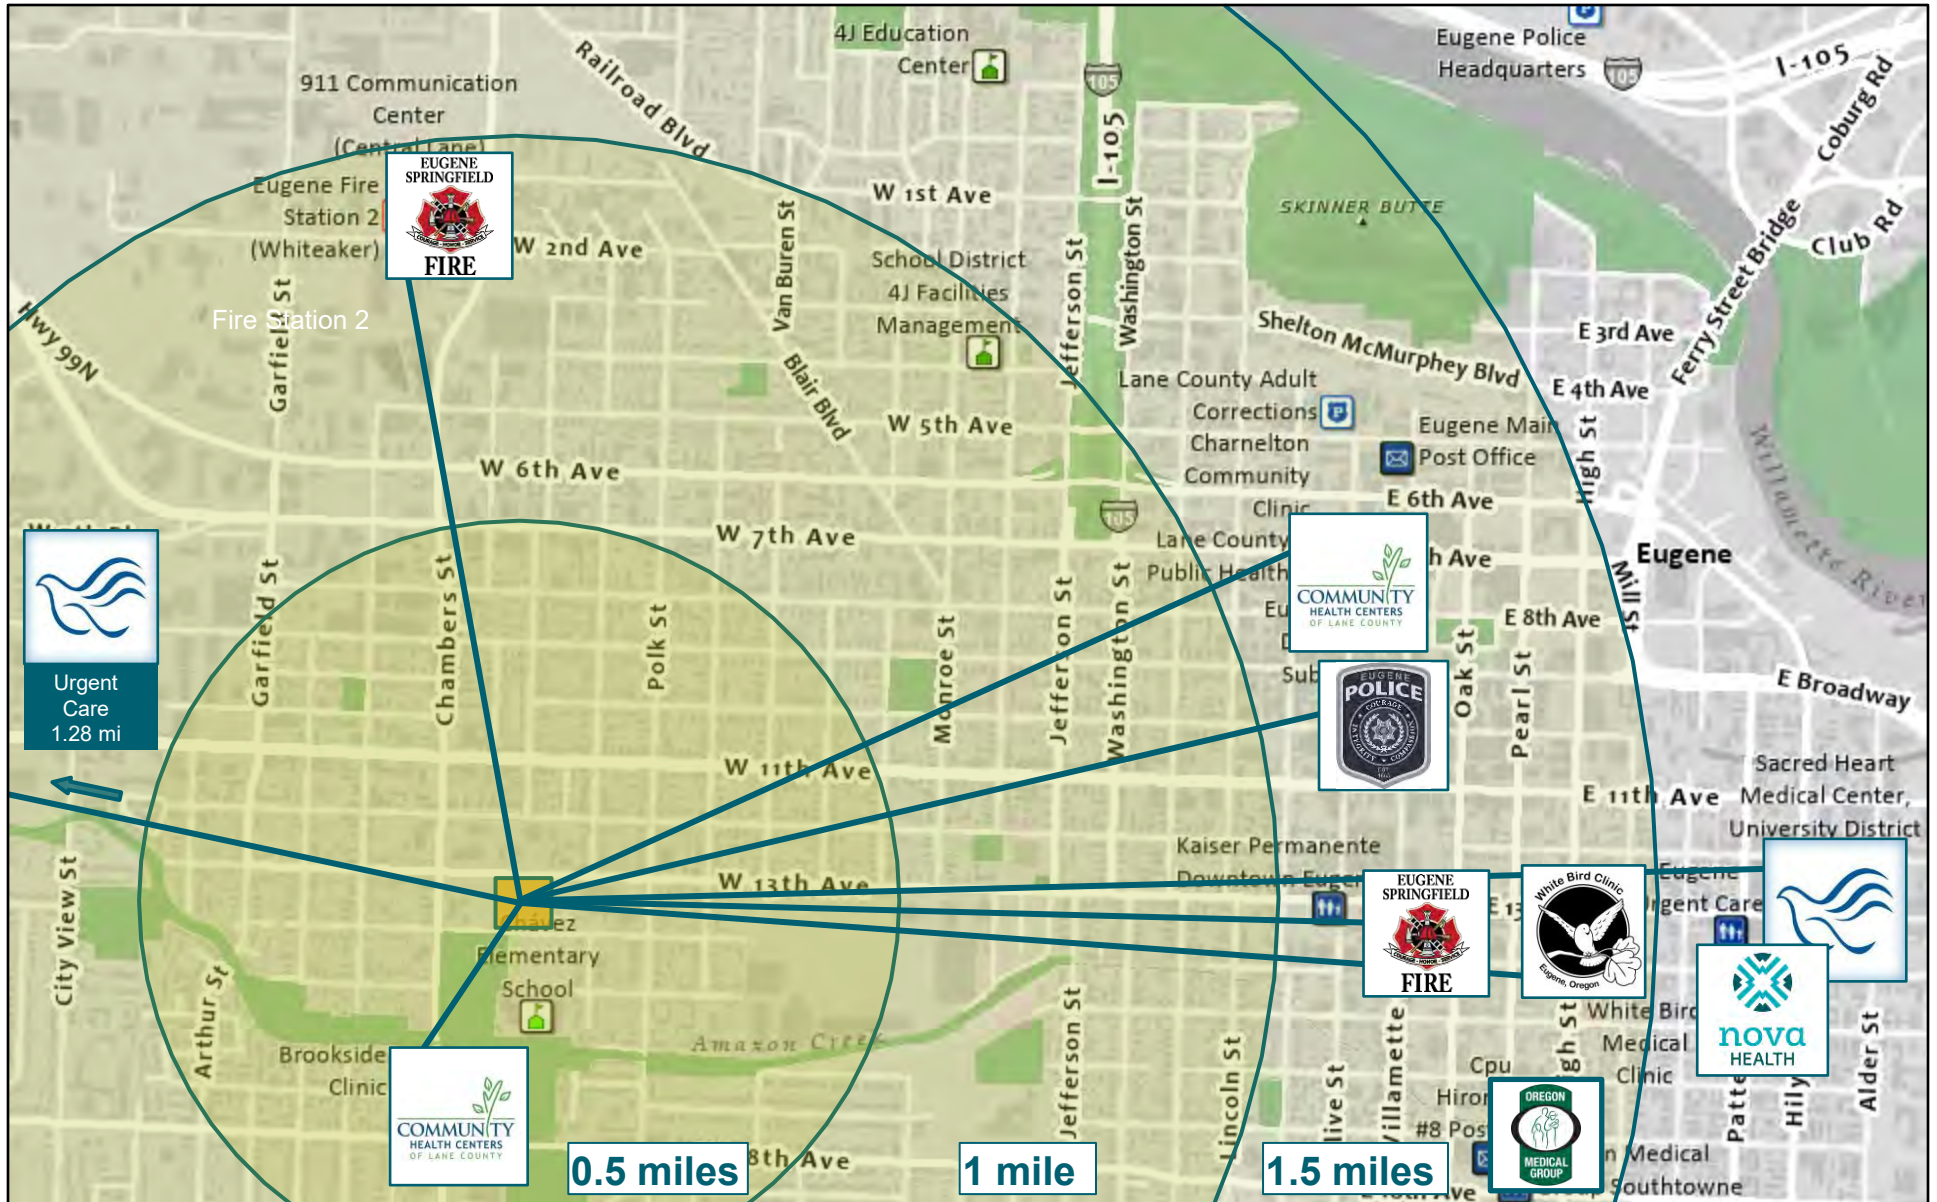

Vicinity Map 1 - Medical/Emergency Services

Urgent Care
1.28 mi

Legend

 Naval Reserve

Vicinity Map 2 - Social Services

10/25/2022, 1:23:44 PM

Legend

 Naval Reserve

Vicinity Map 3 - Parks/Recreation/Other

11/1/2022, 9:19:41 AM

Legend

 Naval Reserve

Vicinity Map 4 - Commercial/Employment Center

10/25/2022, 1:51:52 PM

Legend

- Naval Reserve
- Eugene Downtown Commercial/Employment Center

Vicinity Map 5 - Transit

11/1/2022, 9:46:42 AM

Legend

Naval Reserve