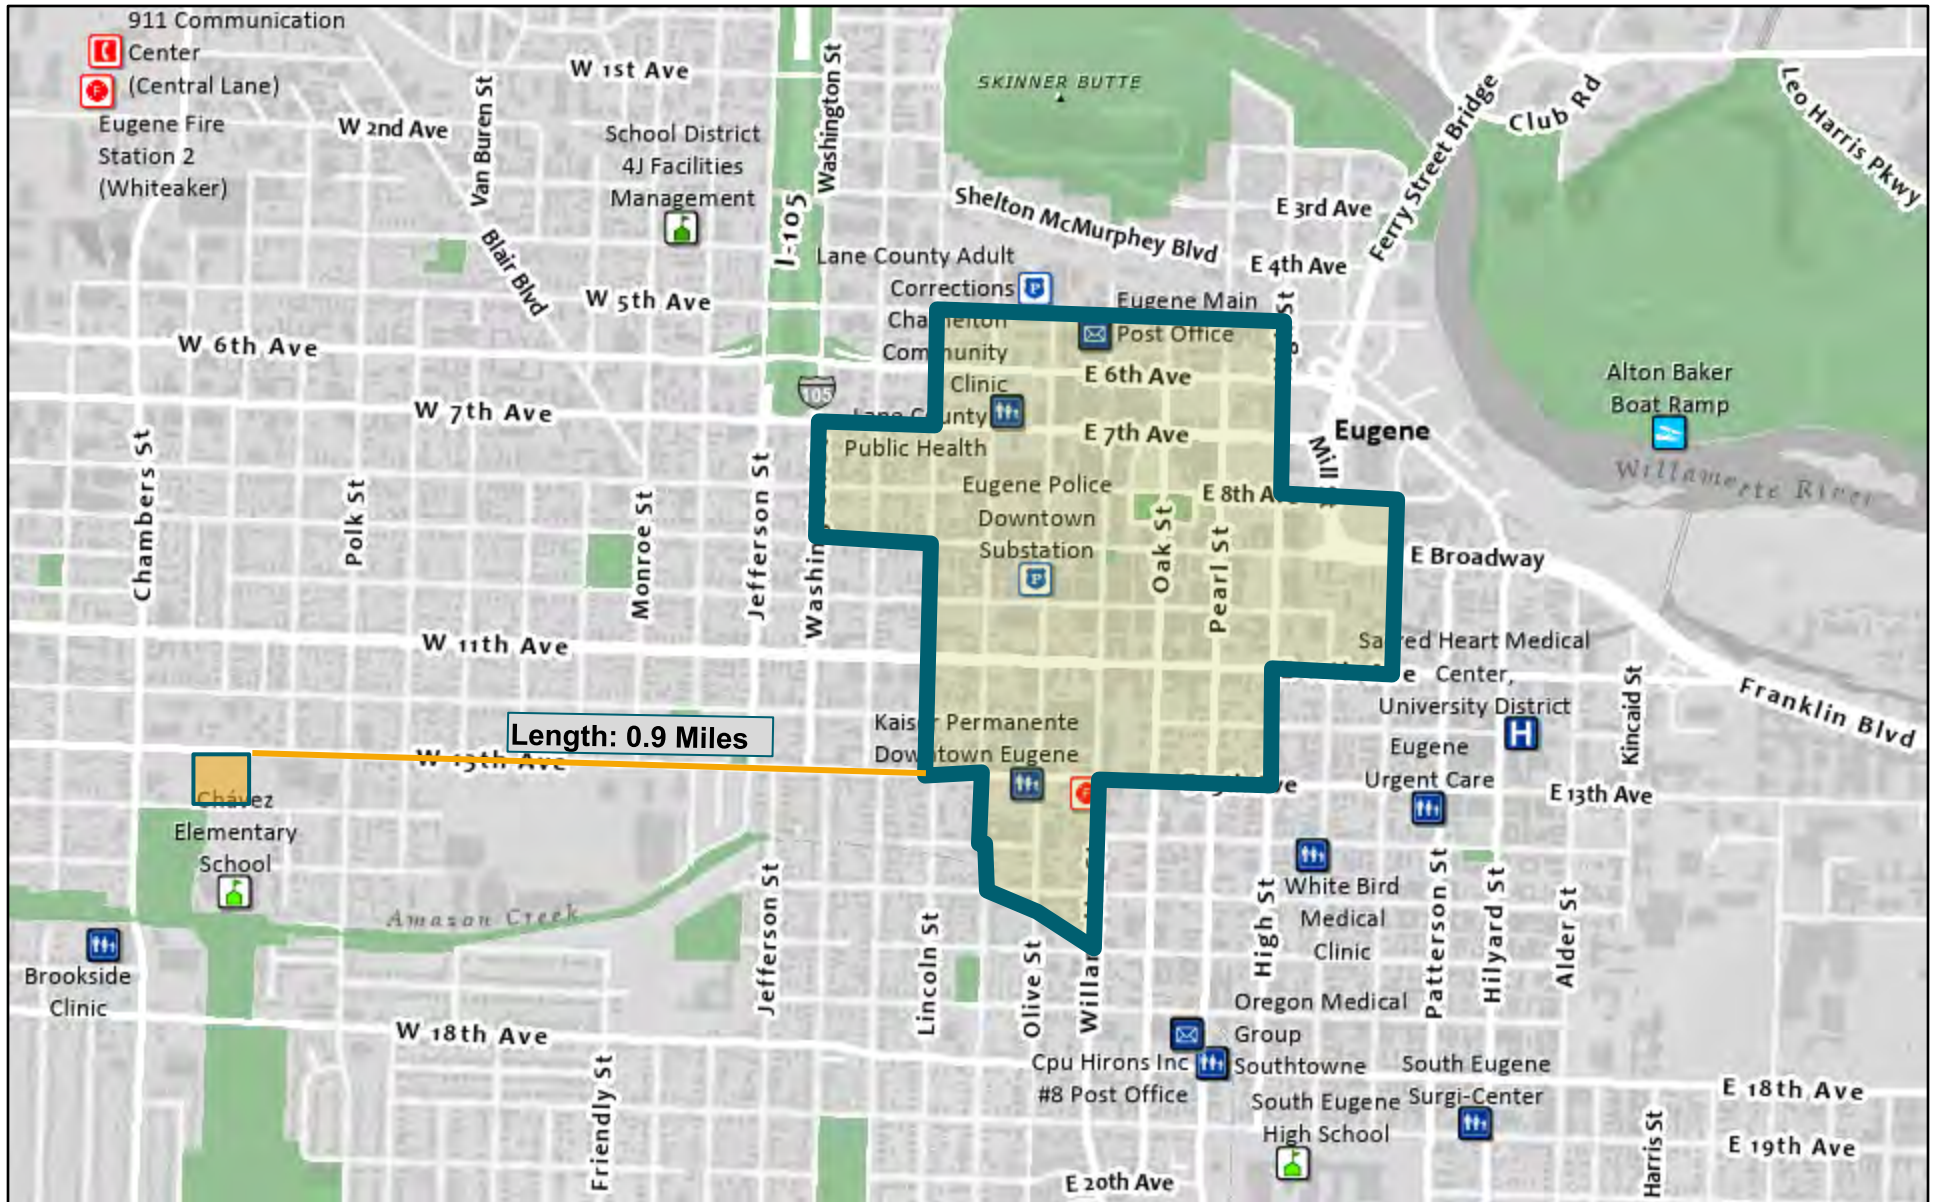

Vicinity Map 1 - Medical/Emergency Services

Urgent Care
1.28 mi

Legend

 Naval Reserve

Vicinity Map 2 - Social Services

10/25/2022, 1:23:44 PM

Legend

 Naval Reserve

Vicinity Map 3 - Parks/Recreation/Other

11/1/2022, 9:19:41 AM

Legend

 Naval Reserve

Vicinity Map 4 - Commercial/Employment Center

10/25/2022, 1:51:52 PM

Legend

- Naval Reserve
- Eugene Downtown Commercial/Employment Center

Vicinity Map 5 - Transit

11/1/2022, 9:46:42 AM

Legend

Naval Reserve