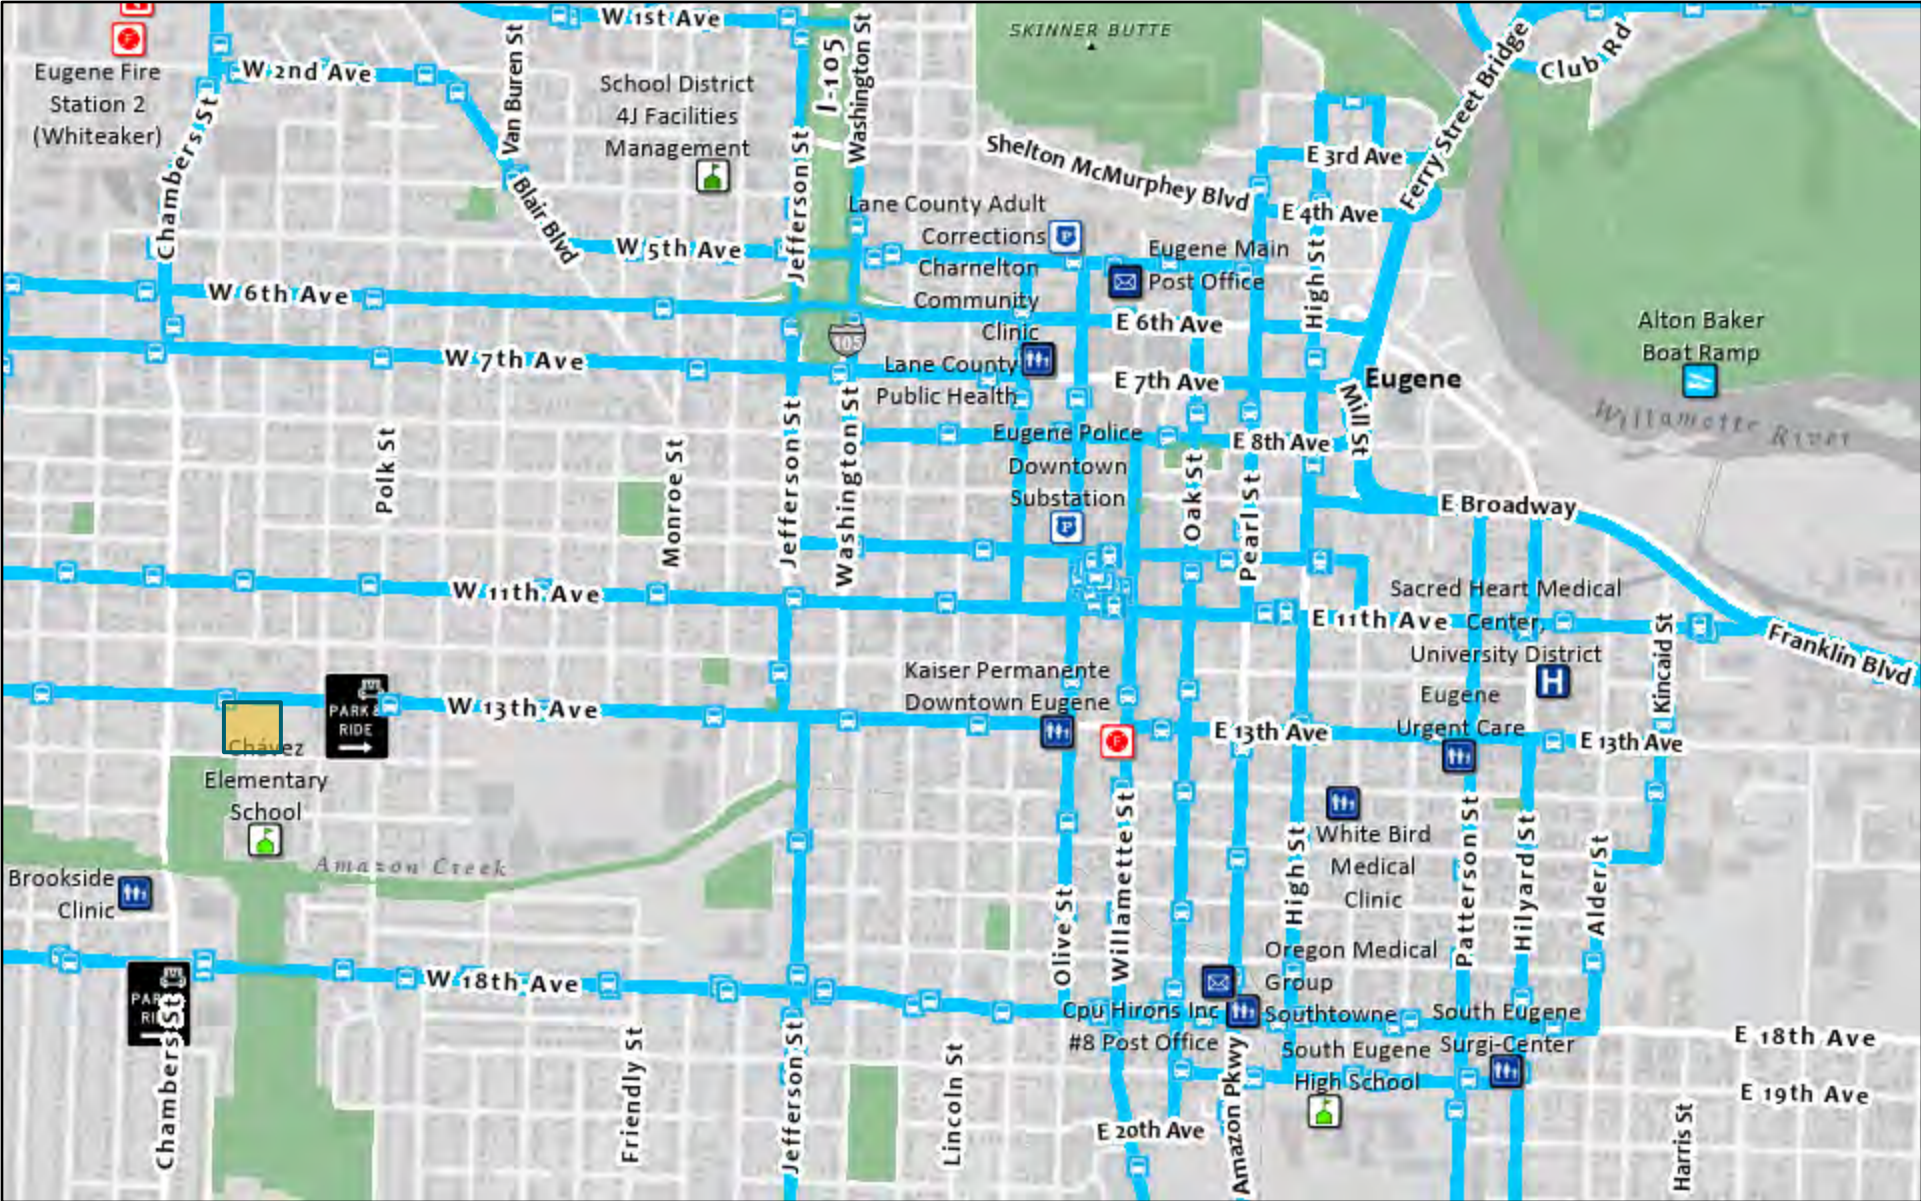

Vicinity Map 1 - Medical/Emergency Services

Urgent Care
1.28 mi

Legend

 Naval Reserve

Vicinity Map 2 - Social Services

10/25/2022, 1:23:44 PM

Legend

 Naval Reserve

Vicinity Map 3 - Parks/Recreation/Other

11/1/2022, 9:19:41 AM

Legend

 Naval Reserve

Vicinity Map 4 - Commercial/Employment Center

10/25/2022, 1:51:52 PM

Legend

- Naval Reserve
- Eugene Downtown Commercial/Employment Center

Vicinity Map 5 - Transit

11/1/2022, 9:46:42 AM

Legend

Naval Reserve