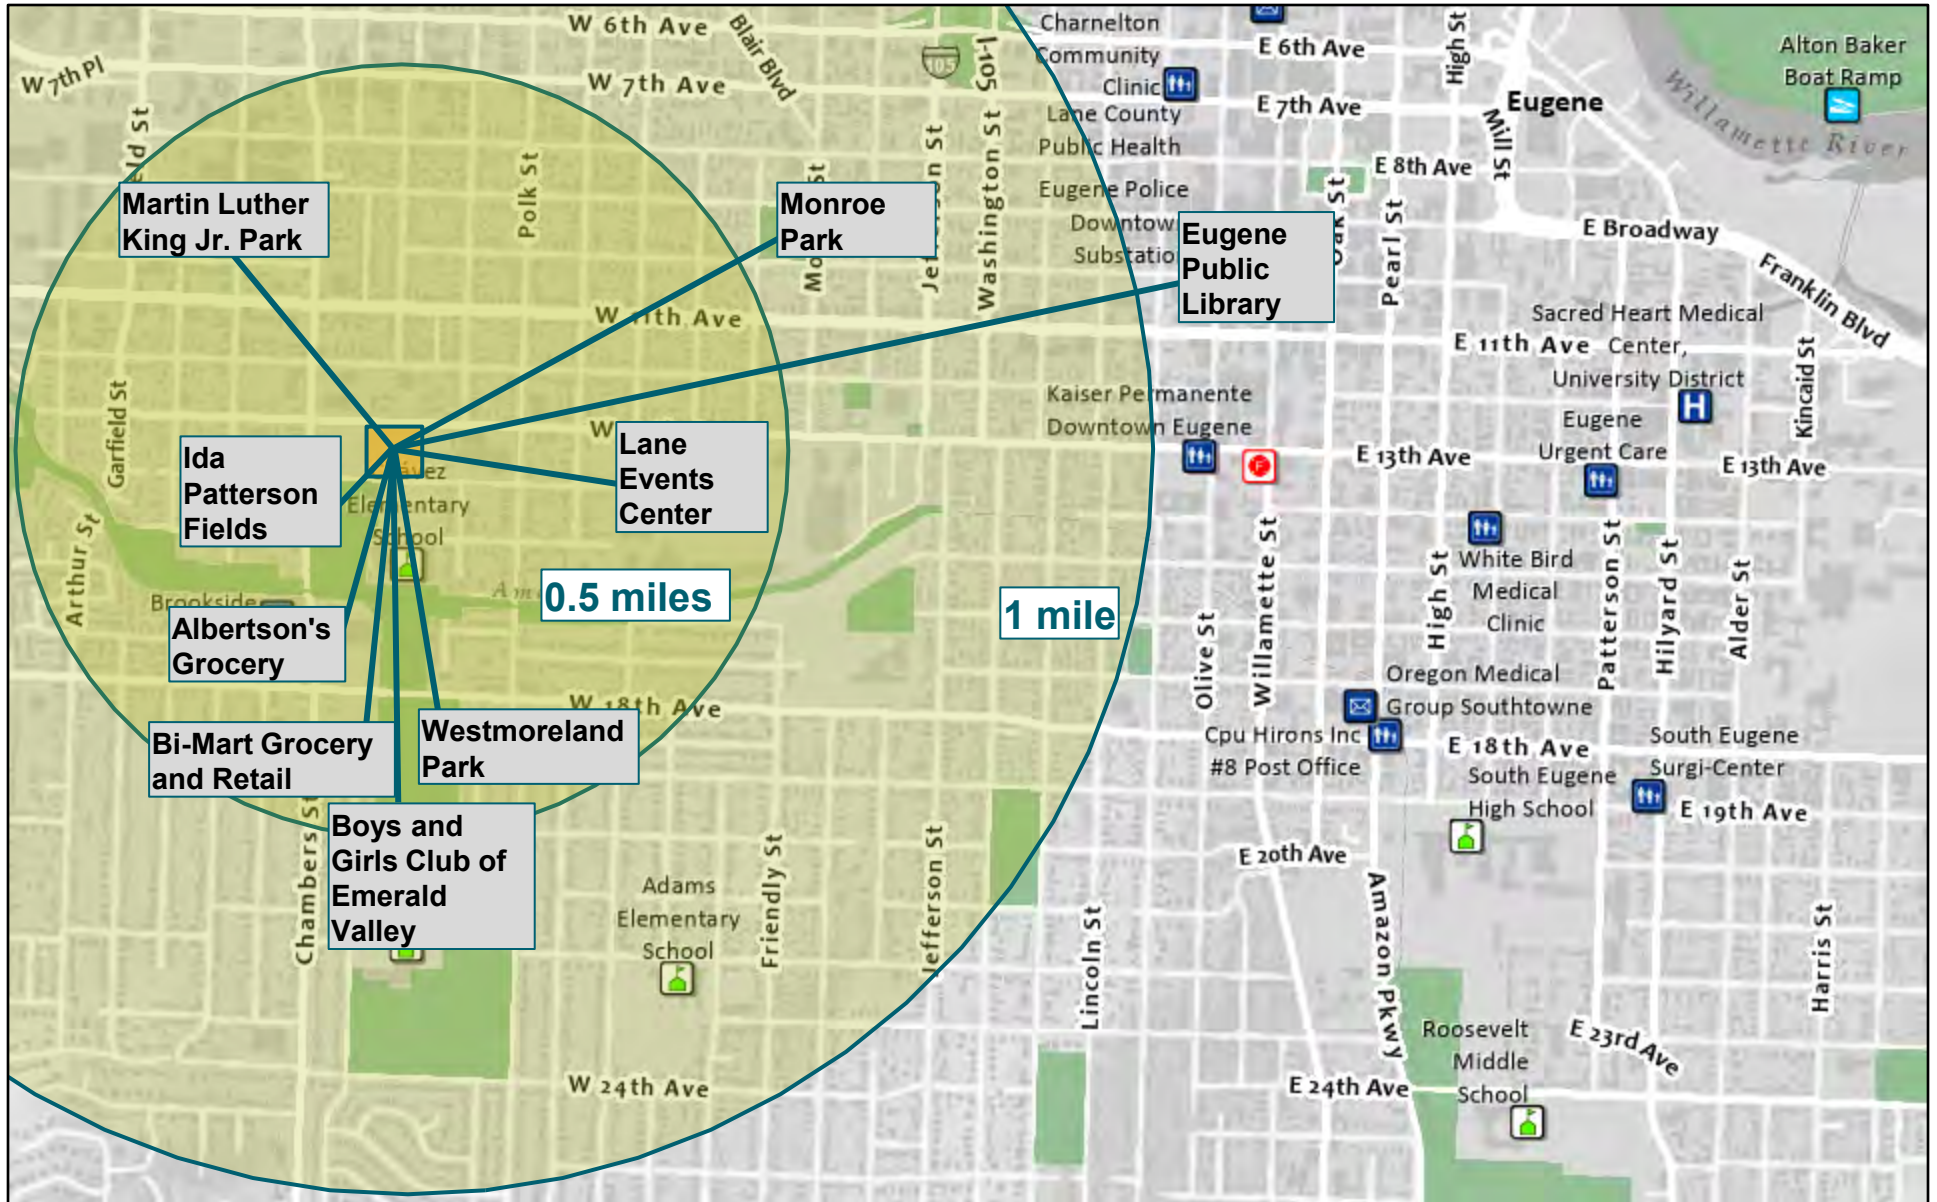

Vicinity Map 1 - Medical/Emergency Services

Urgent Care
1.28 mi

Legend

 Naval Reserve

Vicinity Map 2 - Social Services

10/25/2022, 1:23:44 PM

Legend

 Naval Reserve

Vicinity Map 3 - Parks/Recreation/Other

11/1/2022, 9:19:41 AM

Legend

 Naval Reserve

Vicinity Map 4 - Commercial/Employment Center

10/25/2022, 1:51:52 PM

Legend

- Naval Reserve
- Eugene Downtown Commercial/Employment Center

Vicinity Map 5 - Transit

11/1/2022, 9:46:42 AM

Legend

Naval Reserve