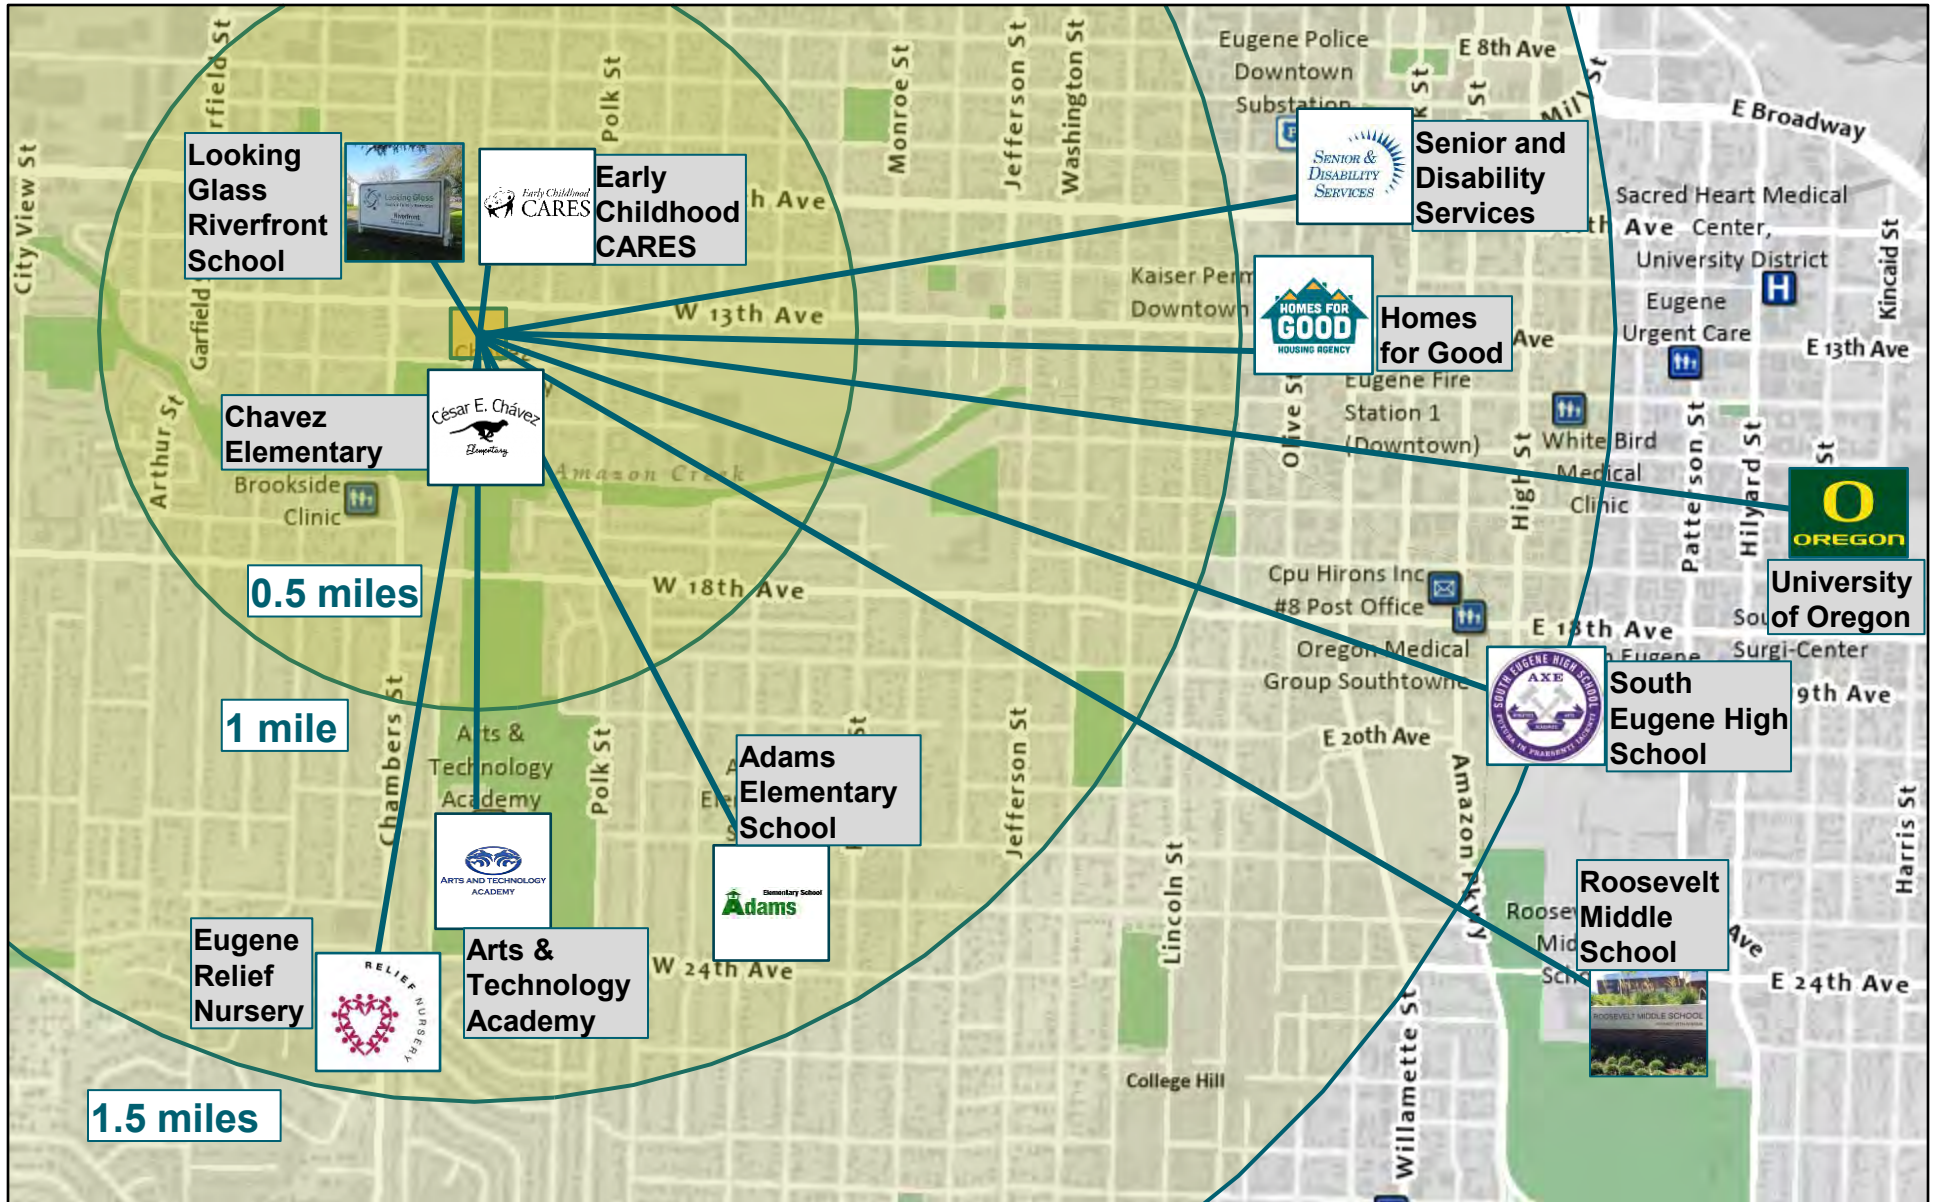

Vicinity Map 1 - Medical/Emergency Services

Urgent Care
1.28 mi

Legend

 Naval Reserve

Vicinity Map 2 - Social Services

10/25/2022, 1:23:44 PM

Legend

 Naval Reserve

Vicinity Map 3 - Parks/Recreation/Other

11/1/2022, 9:19:41 AM

Legend

 Naval Reserve

Vicinity Map 4 - Commercial/Employment Center

10/25/2022, 1:51:52 PM

Legend

- Naval Reserve
- Eugene Downtown Commercial/Employment Center

Vicinity Map 5 - Transit

11/1/2022, 9:46:42 AM

Legend

Naval Reserve